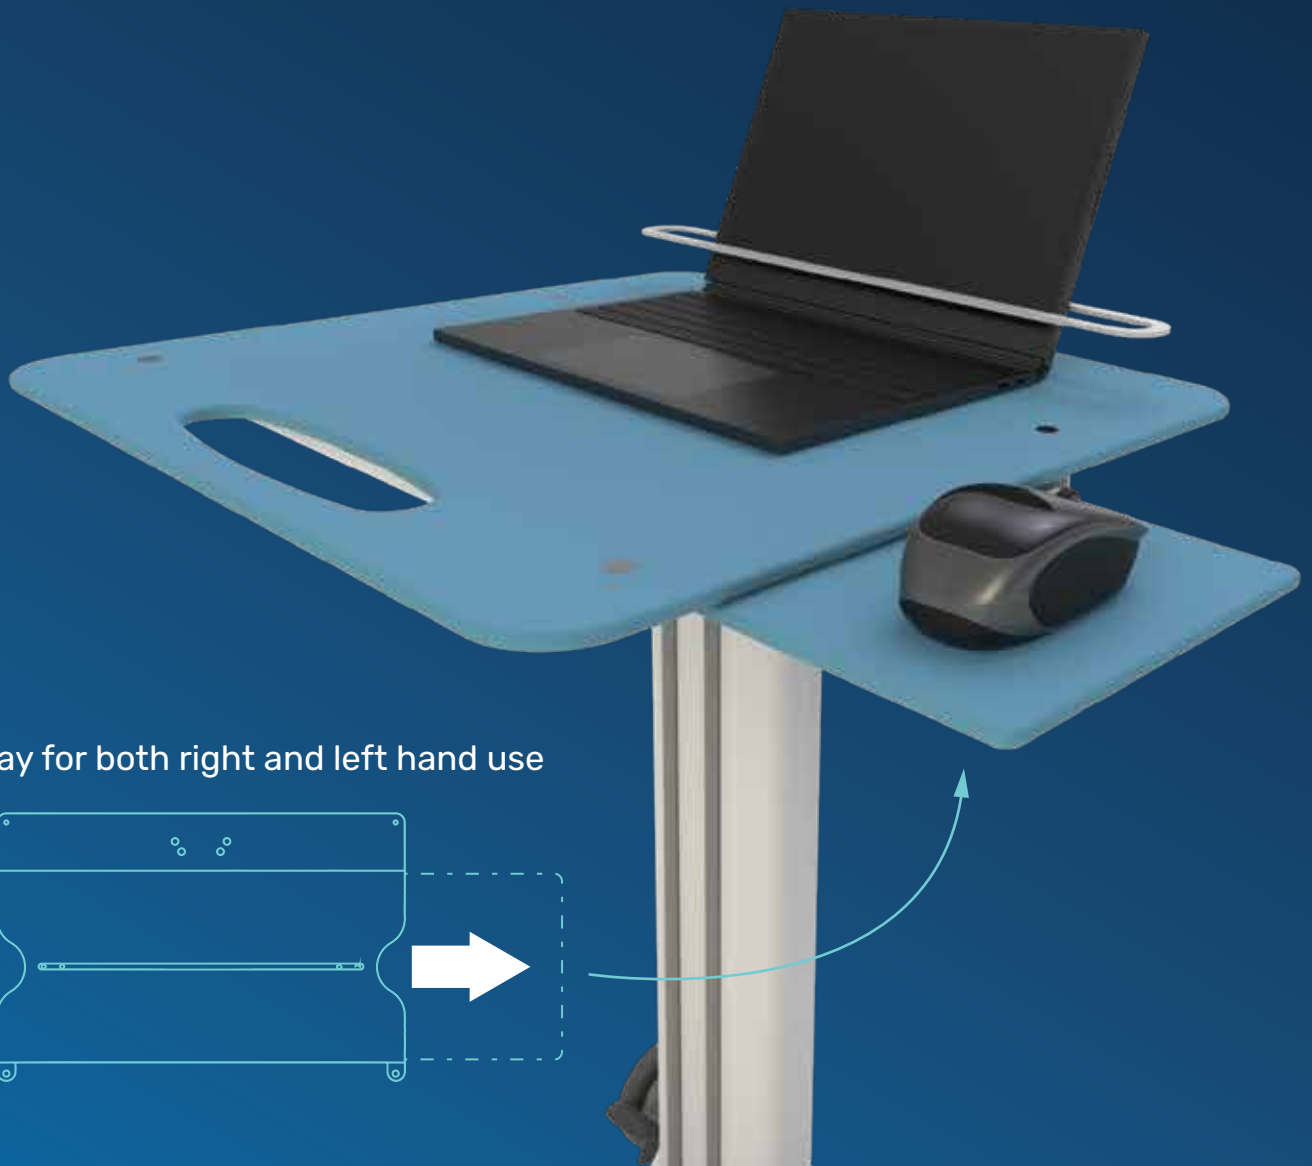

## Quick setup

Supplied fully assembled with minimal packaging

Mouse tray for both right and left hand use

## Mechanical data

Height	Min: 770mm Max: 1110mm
Wheelbase dimension	616mm (diameter)
Wheel construction	Polyamide with Polyurethane tread
Wheels/locking	4 lockable, 100mm diameter
Loading capacity	20 kg