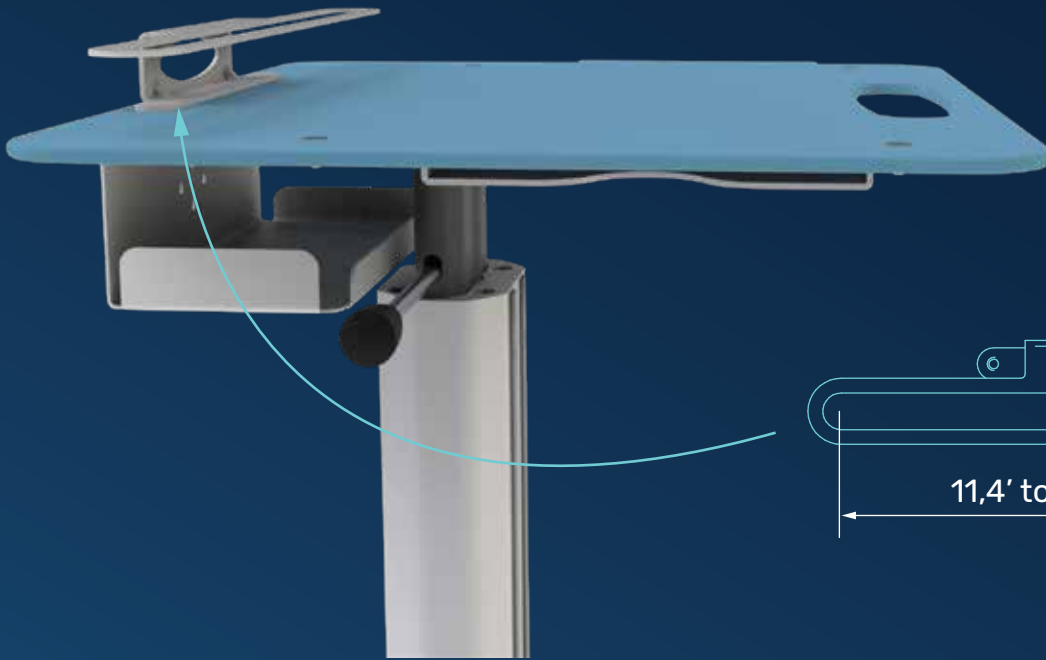

## Quick setup

Supplied fully assembled with minimal packaging

Mouse tray for both right and left hand use

## Mechanical data

Height	Min: 770mm Max: 1110mm
Wheelbase dimension	616mm (diameter)
Wheel construction	Polyamide with Polyurethane tread
Wheels/locking	4 lockable, 100mm diameter
Loading capacity	20 kg