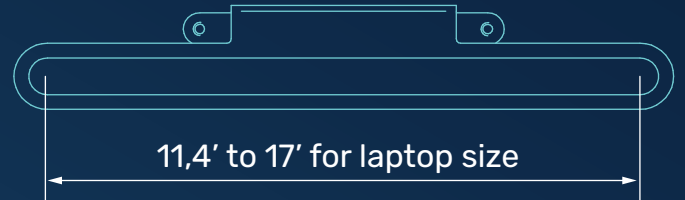

## Quick setup

Supplied fully assembled with minimal packaging

Mouse tray for both right and left hand use

## Mechanical data

Height	Min: 770mm Max: 1110mm
Wheelbase dimension	616mm (diameter)
Wheel construction	Polyamide with Polyurethane tread
Wheels/locking	4 lockable, 100mm diameter
Loading capacity	20 kg