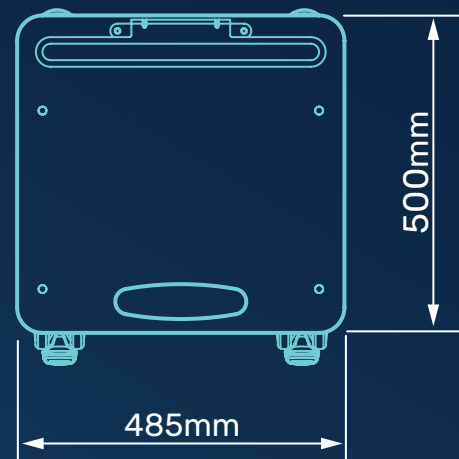

Mechanical data

Height	Min: 770mm Max: 1110mm
Wheelbase dimension	616mm (diameter)
Wheel construction	Polyamide with Polyurethane tread
Wheels/locking	4 lockable, 100mm diameter
Loading capacity	20 kg

Construction

Main assembly	Aluminium

Color

RAL 9016	
Custom color	

Certificates

Certificates conforms to	IEC60601-1:2012 (Edition 3)
CE	Rohs compliant