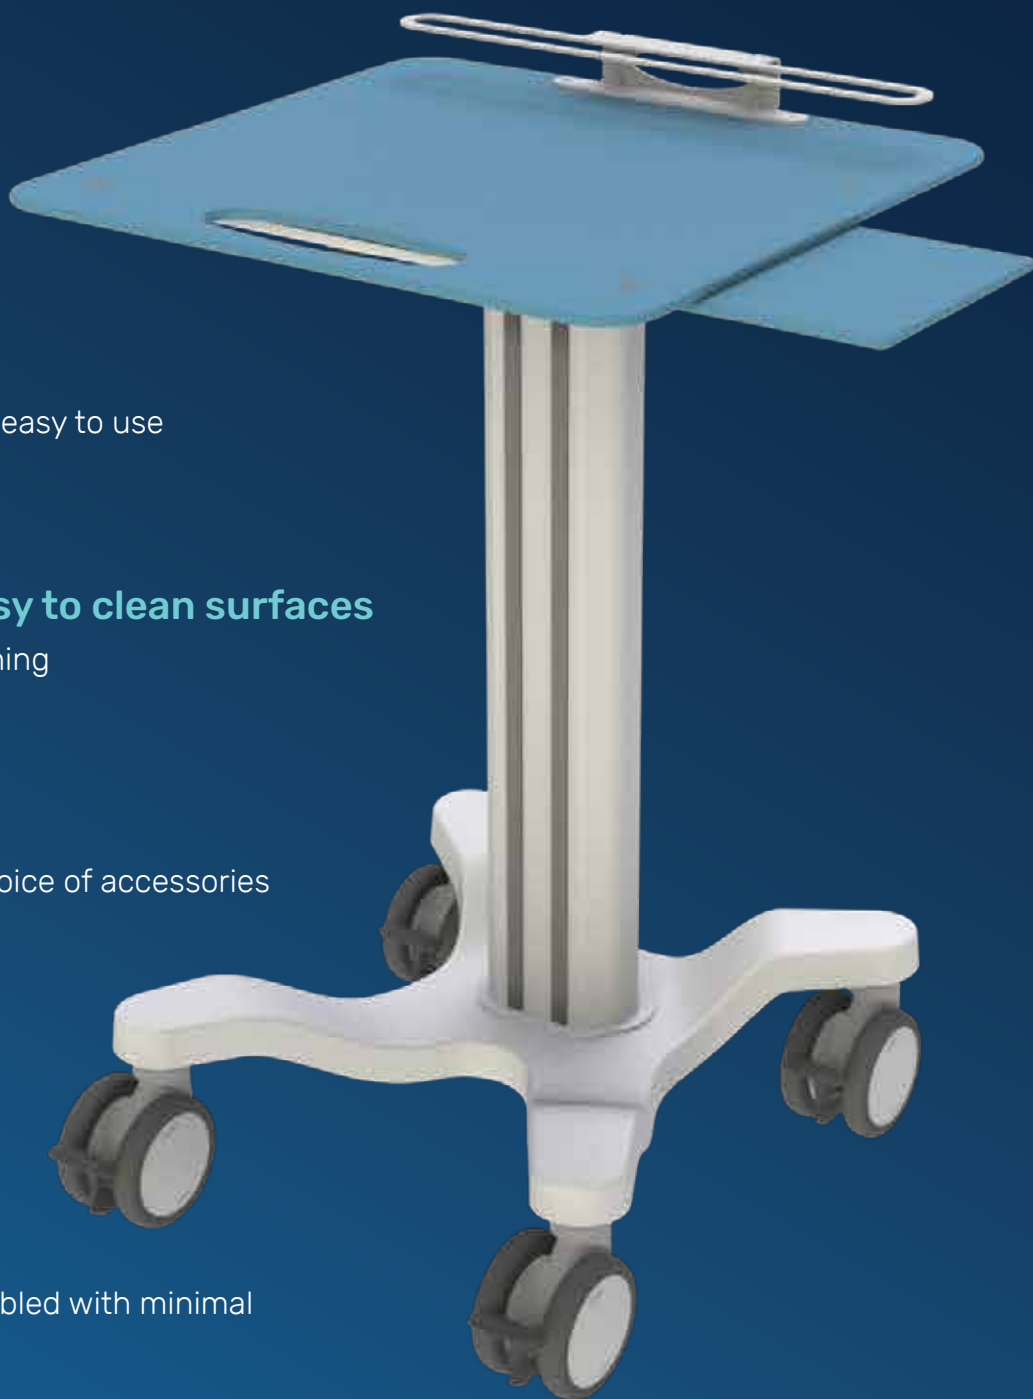

## Multi-purpose

Customise with a choice of accessories

## Quick setup

Supplied fully assembled with minimal packaging

Mouse tray for both right and left hand use