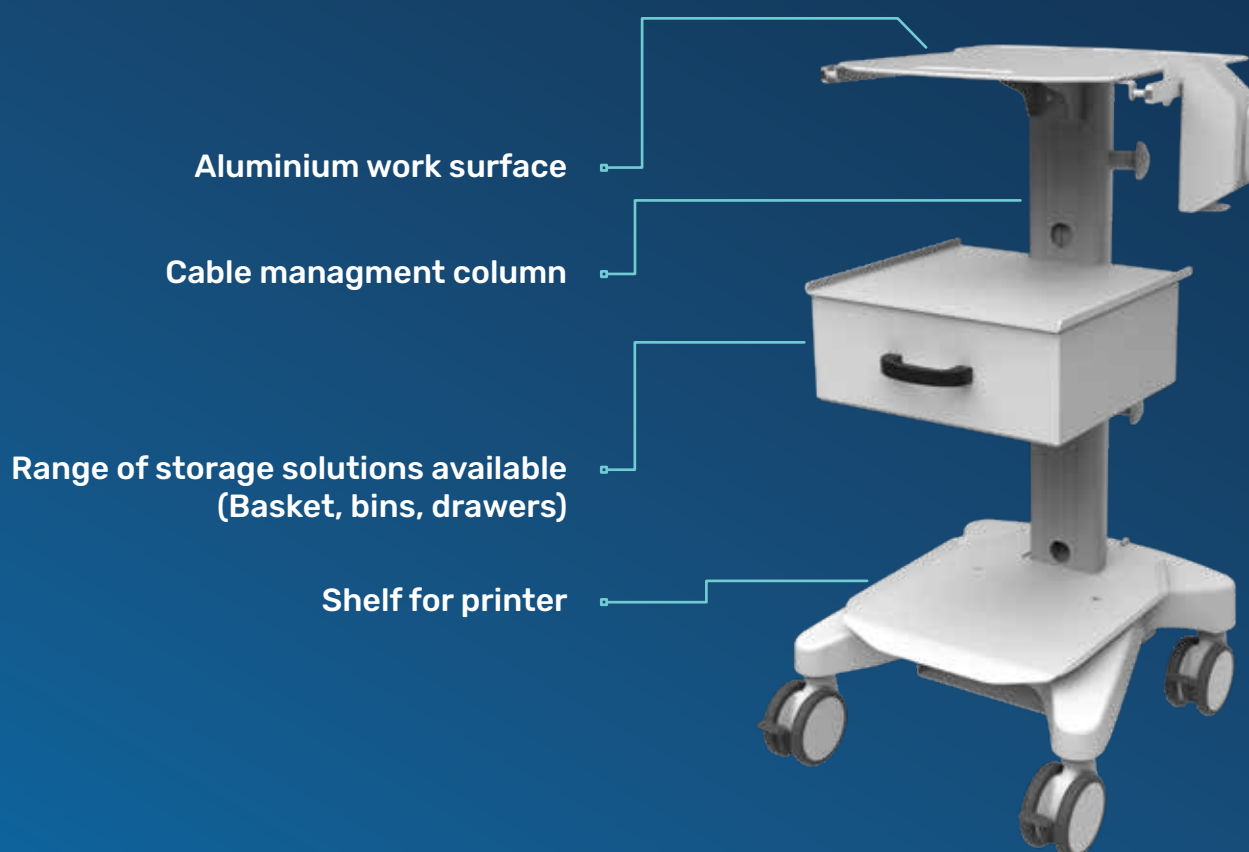

## Ergonomic

Simple lightweight design for easy sit to stand adjustment

## Multi purpose

Easy integration in a variety of applications  
(choice of laptop or VESA mount)

## Configuration options

**Display mount** upto 24" Display

**Tablet mount** 9 to 11" Tablets

**Laptop mount** security mount 12-19"

## Mounting options

Display Mount  
DM1

Laptop Mount  
LM1

Tablet Mount  
TM1

Camera Mount  
CM1