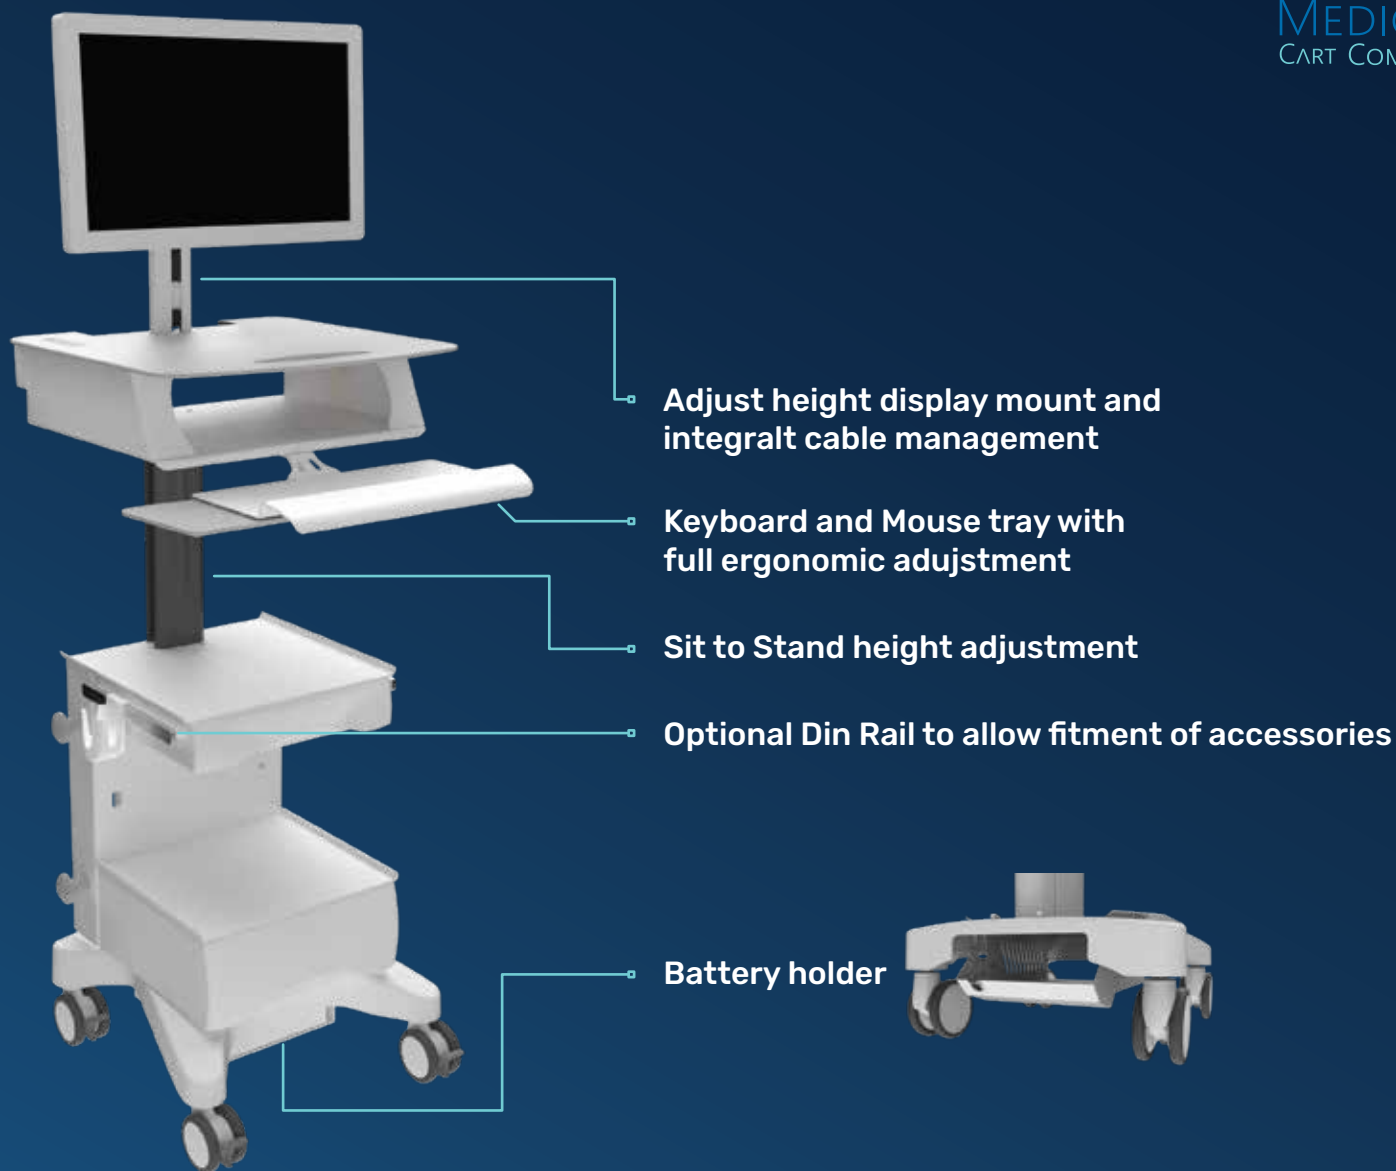

## Ergonomic

Simple lightweight design for easy sit to stand adjustment

## Multi purpose

Easy integration in a variety of applications  
(choice of laptop or VESA mount)

## Configuration options

**Display mount** upto 24" Display

**Tablet mount** 9 to 11" Tablets

**Laptop mount** security mount 12-19"

## Mounting options

Display Mount  
DM1

Laptop Mount  
LM1

Tablet Mount  
TM1

Camera Mount  
CM1