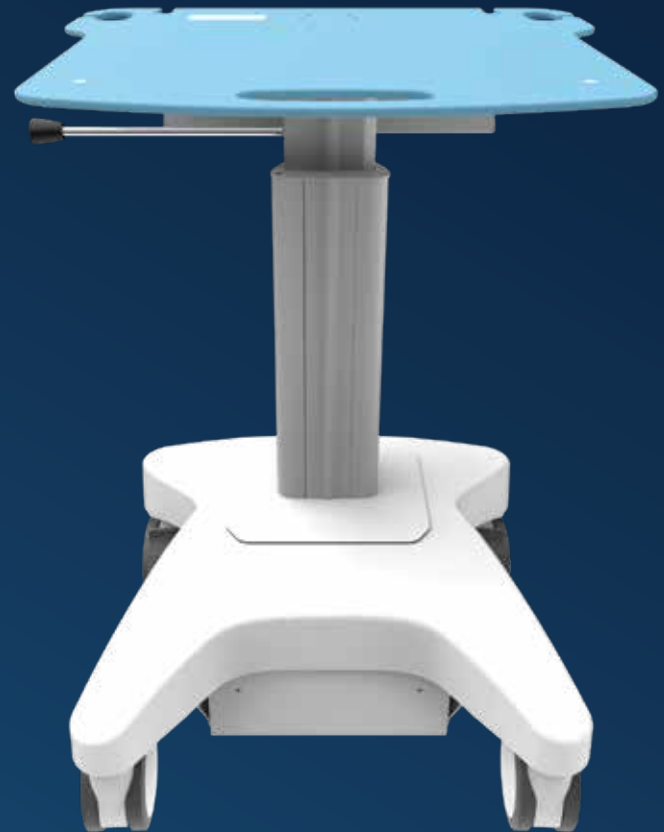

# Rhino

Equipment weight cart with sit-to-stand adjustment

## Ergonomic

Simple lightweight design for easy sit to stand adjustment

## Multi purpose

Easy integration in a variety of applications  
(choice of laptop or VESA mount)

## Configuration options

**Display mount** upto 24" Display

**Tablet mount** 9 to 11" Tablets

**Laptop mount** security mount 12-19"