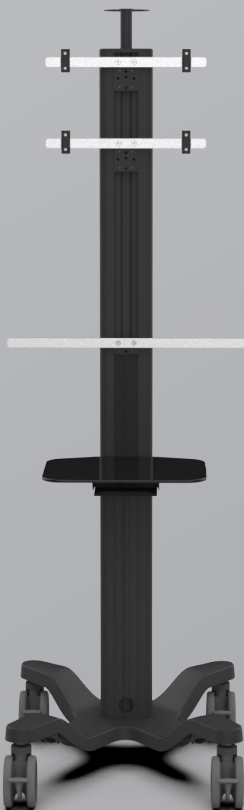

## Up to 65" Displays

#### FEATURES:

- Display Mount
- Camera Mount
- Speaker Mount
- Laptop Shelf
- PSU Shelf
- Power Hub
- Remote control/Mouse Holder

## Vesa Mount

Easily adjustable to any display size up to 65".

Safety stop pin at the end of the DIN rail.

## Camera height adjustment

Fixing knob on the back side.