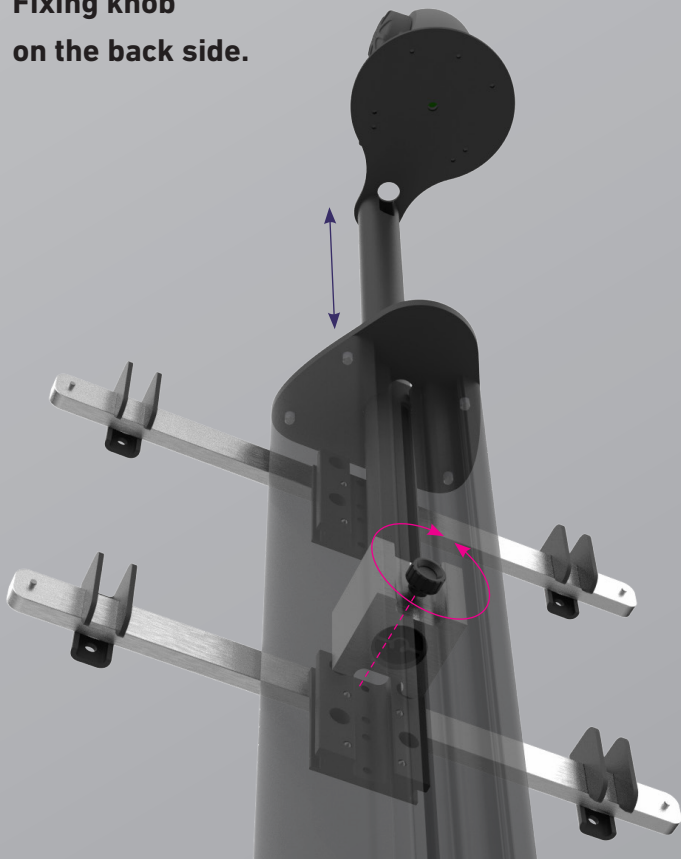

## Vesa Mount

Easily adjustable to any display size up to 65".

Safety stop pin at the end of the DIN rail.

## Camera height adjustment

Fixing knob on the back side.

## Fully integrated cable management

Power strip installed on the back of the column. Cables run inside.