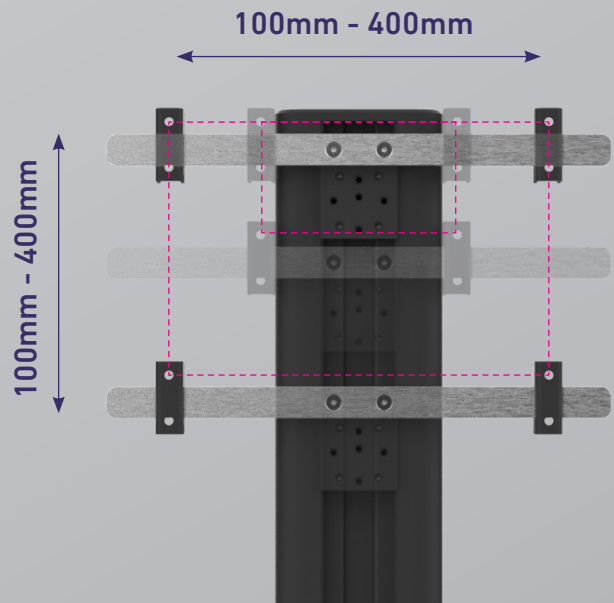

#### FEATURES:

- Display Mount
- Camera Mount
- Speaker Mount
- Laptop Shelf
- PSU Shelf
- Power Hub
- Remote control/Mouse Holder

## Vesa Mount

Easily adjustable to any display size up to 65".

Safety stop pin at the end of the DIN rail.

# Giraffe AV Cart

Mechanical data	
Height	1800mm
Wheelbase dimension	820mm (diameter)
Wheel construction	Polyamide with Polyurethane tread
Wheels/locking	2 lockable, 125mm diameter
Loading capacity	40kg
Construction	
Main material	Aluminium
Color	
RAL9005	
Custom color	
Certificates	
Certificates conforms to	IEC60601-1:2012 (Edition 3)
CE	Rohs compliant
Technical characteristics	
<ul style="list-style-type: none"><li>- Fully recyclable</li><li>- Lifetime warranty</li><li>- Made in Hungary</li></ul>	