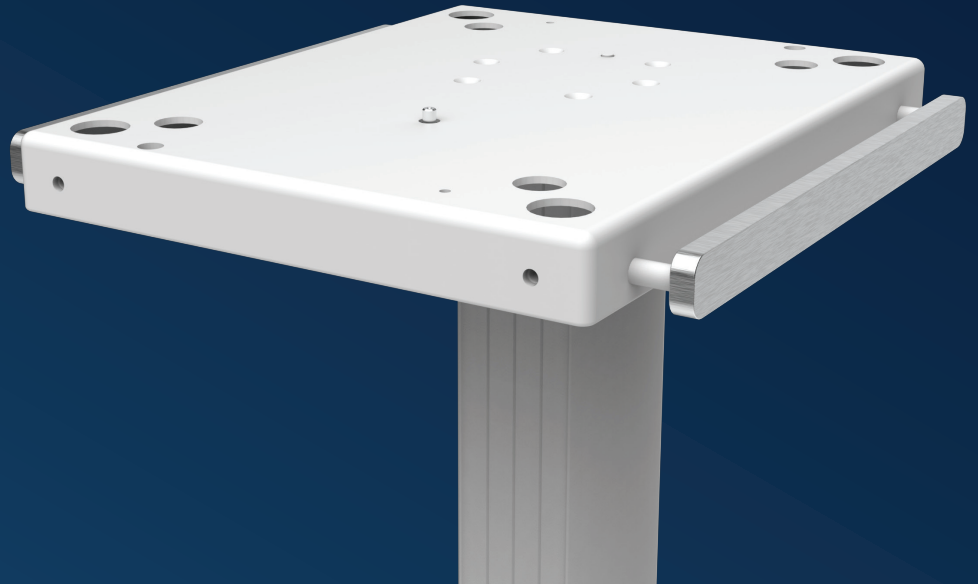

Easy installation

Easy to clean

Mechanical data

Internal dimension 467x336x85

Construction

Material Acrylic

Color

RAL 9016