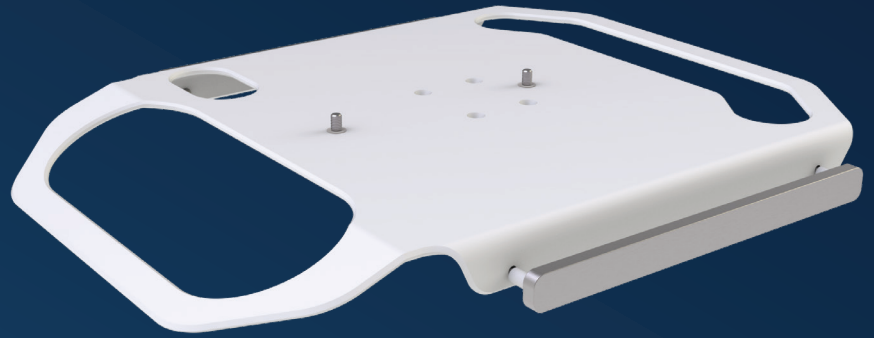

Quick installation

Life time warranty

Easy to clean

Mechanical data

Internal dimension 563x480

Construction

Material Aluminium

Color

RAL 9016

Custom color

480mm

563mm