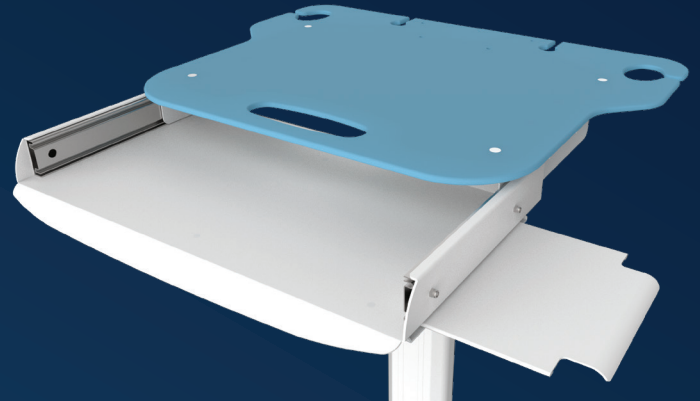

## Ergonomic

Comfortable size wrist support and left/right mouse pad

## Smooth and easy to clean surfaces

Easy to clean surface's with minimal dirt traps

## Versatile

Designed to accept a full size and Medigenic keyboard with room for mouse storage.

### Mechanical data

Internal dimension 520x311x50