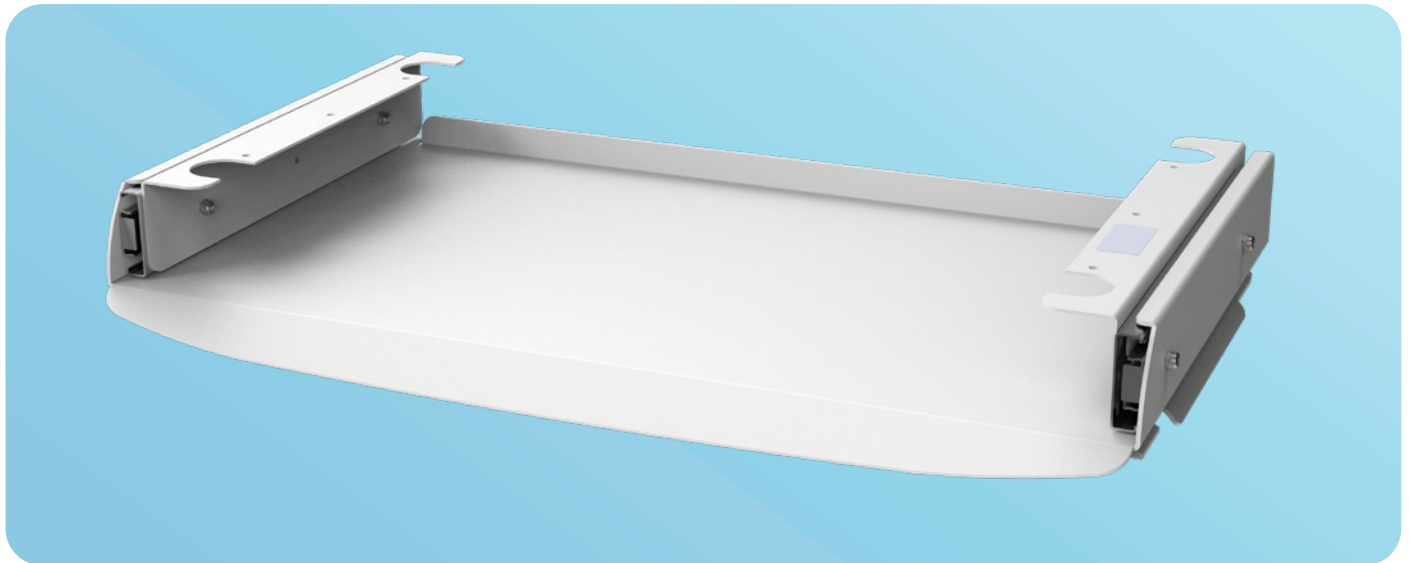

Keyboard Tray 1

KB1

Product range:

Ergonomic

Comfortable size wrist support and left/right mouse pad

Durable

Lifetime warranty

Easy to clean

Clean surfaces with minimal dirt traps

Quick setup

Supplied fully assembled with minimal packaging

FEATURES

Easy mounting under work surfaces

Soft movement

Tray Properties

Dimensions and mechanical data

More info
on website

Technical attributes:

- Fully recyclable
- Lifetime Warranty
- Made in Hungary

Product range:

Side (pushed in)

Top (pulled out)

Mechanical data	
Width	Min.: 520 mm Max.: 710 mm
Height	82 mm
Depth	Min.: 315 Max.: 565 mm Travel: 250mm
Mouse pad	190 mm
Construction	
Main material	Aluminium
Color	
RAL 9016	
Custom Colors	
Certificates	
Certificates conforms to	IEC60601-1:2012 (Edition 3)
CE	Rohs compliant