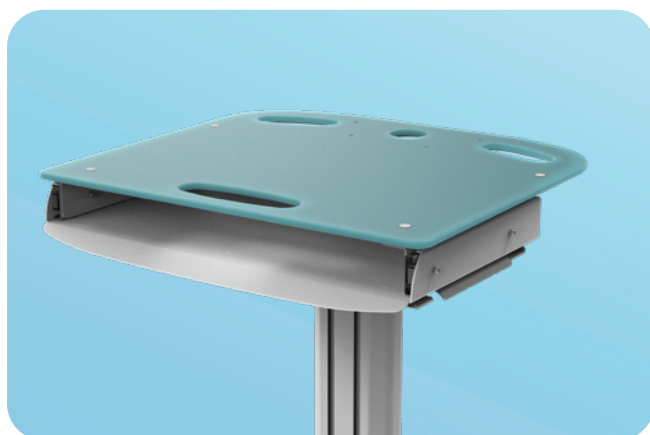

Keyboard Tray 1

KB1

Product range:

Ergonomic

Comfortable size wrist support and left/right mouse pad

Durable

Lifetime warranty

Easy to clean

Clean surfaces with minimal dirt traps

Quick setup

Supplied fully assembled with minimal packaging

FEATURES

Easy mounting under work surfaces

Soft movement

Tray Properties

Dimensions and mechanical data

More info
on website

Technical attributes:

- Fully recyclable
- Lifetime Warranty
- Made in Hungary

Product range:

Side (pushed in)

Top (pulled out)

Mechanical data	
Width	Min.: 520 mm Max.: 710 mm
Height	82 mm
Depth	Min.: 315 Max.: 565 mm Travel: 250mm
Mouse pad	190 mm
Construction	
Main material	Aluminium
Color	
RAL 9016	
Custom Colors	
Certificates	
Certificates conforms to	IEC60601-1:2012 (Edition 3)
CE	Rohs compliant