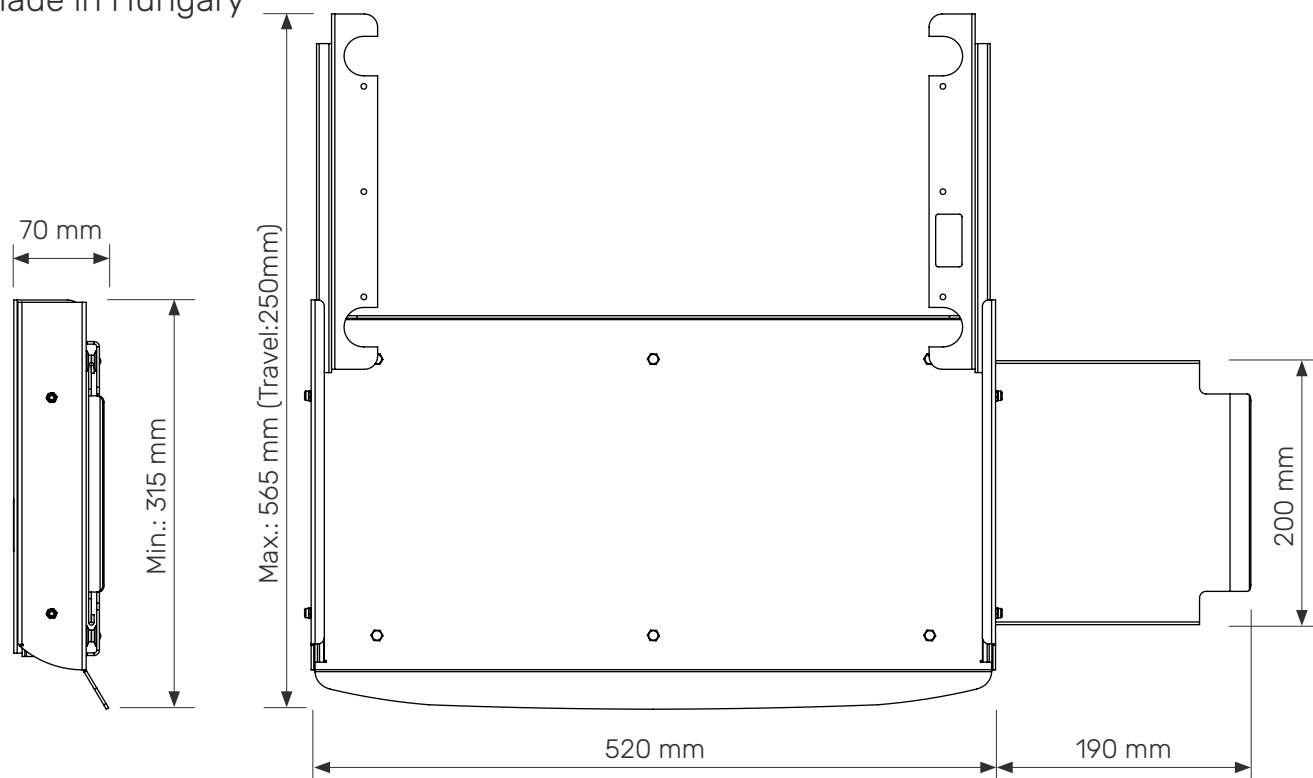

Clean surfaces with minimal dirt traps

Quick setup

Supplied fully assembled with minimal packaging

FEATURES

Easy mounting under work surfaces

Soft movement

Tray Properties

Dimensions and mechanical data

More info
on website

Technical attributes:

- Fully recyclable
- Lifetime Warranty
- Made in Hungary

Product range:

Side (pushed in)

Top (pulled out)

Mechanical data	
Width	Min.: 520 mm Max.: 710 mm
Height	82 mm
Depth	Min.: 315 Max.: 565 mm Travel: 250mm
Mouse pad	190 mm
Construction	
Main material	Aluminium
Color	
RAL 9016	
Custom Colors	
Certificates	
Certificates conforms to	IEC60601-1:2012 (Edition 3)
CE	Rohs compliant