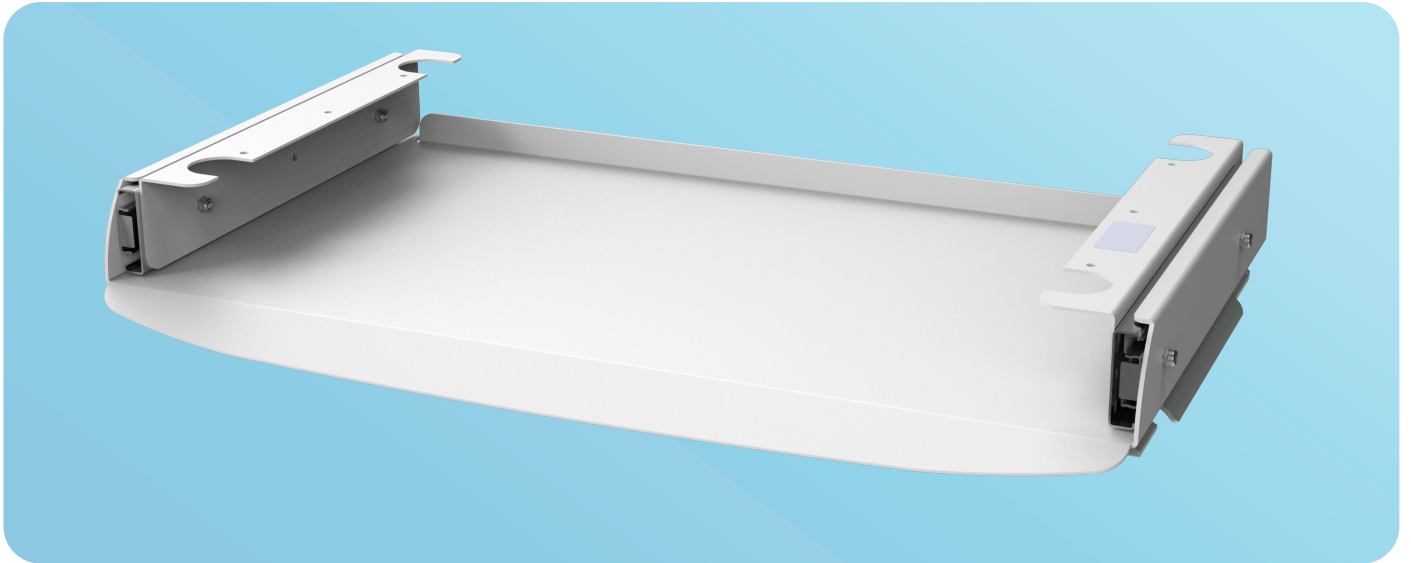

Keyboard Tray 1

KB1

Product range: 

Ergonomic

Comfortable size wrist support and left/right mouse pad

Durable

Lifetime warranty

Easy to clean

Clean surfaces with minimal dirt traps

Quick setup

Supplied fully assembled with minimal packaging

FEATURES

Easy mounting under work surfaces

Soft movement

Tray Properties

Dimensions and mechanical data

More info
on website

Technical attributes:

- Fully recyclable
- 5 years Warranty
- Made in Hungary

Product range:

Side (pushed in)

Top (pulled out)

Mechanical data	
Width	Min.: 520 mm Max.: 710 mm
Height	82 mm
Depth	Min.: 315 Max.: 565 mm Travel: 250mm
Mouse pad	190 mm
Construction	
Main material	Aluminium
Color	
RAL 9016	
Custom Colors	
Certificates	
Certificates conforms to	IEC60601-1:2012 (Edition 3)
CE	Rohs compliant

Clean surfaces with minimal dirt traps

Quick setup

Supplied fully assembled with minimal packaging

FEATURES

Easy mounting under work surfaces

Can be pulled out (left or right handed as well)

Mouse holder

Tray Properties