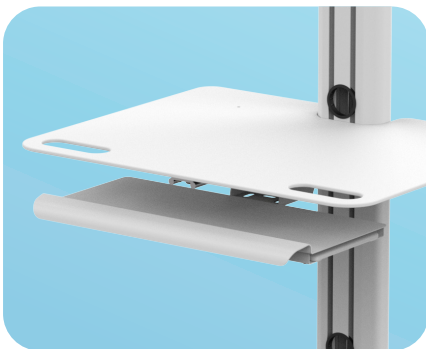

Keyboard Tray 2

KB2

Product range:

Ergonomic

Comfortable size wrist support and left/right mouse pad

Durable

Lifetime warranty

Easy to clean

Clean surfaces with minimal dirt traps

Quick setup

Supplied fully assembled with minimal packaging

FEATURES

Easy mounting under work surfaces

Can be pulled out (left or right handed as well)

Mouse holder

Tray Properties