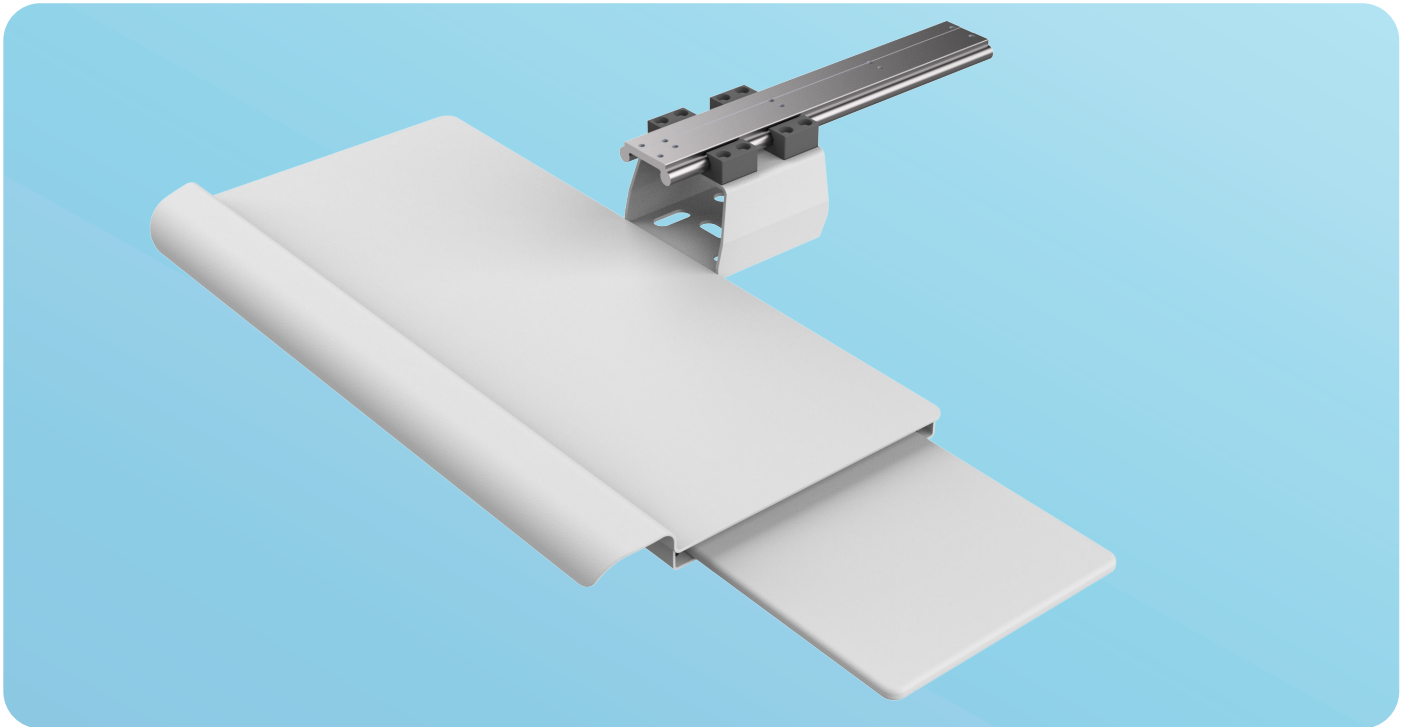

Keyboard Tray 2

KB2

Product range: