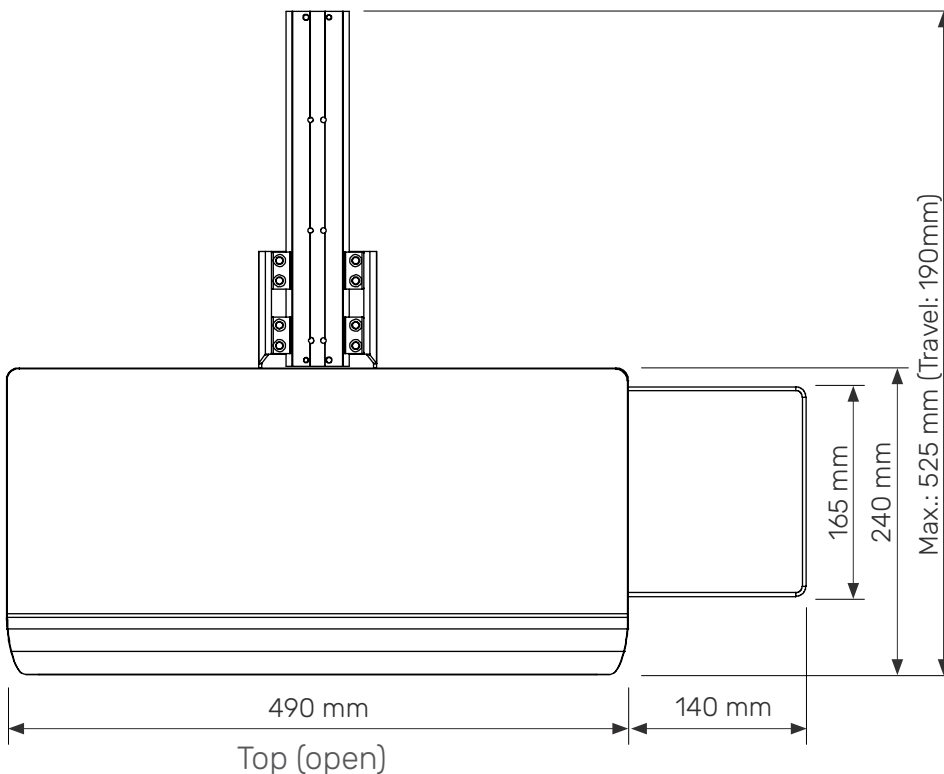

More info
on website

Technical attributes:

- Fully recyclable
- 5 years Warranty
- Made in Hungary

Product range:

Side (pushed in)

Top (pulled out)

Mechanical data	
Width	Min.: 520 mm Max.: 710 mm
Height	82 mm
Depth	Min.: 315 Max.: 565 mm Travel: 250mm
Mouse pad	190 mm
Construction	
Main material	Aluminium
Color	
RAL 9016	
Custom Colors	
Certificates	
Certificates conforms to	IEC60601-1:2012 (Edition 3)
CE	Rohs compliant

Clean surfaces with minimal dirt traps

Quick setup

Supplied fully assembled with minimal packaging

FEATURES

Easy mounting under work surfaces

Can be pulled out (left or right handed as well)

Mouse holder

Tray Properties

More info
on website

Dimensions and mechanical data

Technical attributes:

- Fully recyclable
- 5 years Warranty
- Made in Hungary

Product range:

Mechanical data

Width	Min.: 490 mm / Max.: 630 mm (Travel: 140mm)
Height	90 mm
Depth	Min.: 335 mm / Max.: 525 mm (Travel: 190mm)