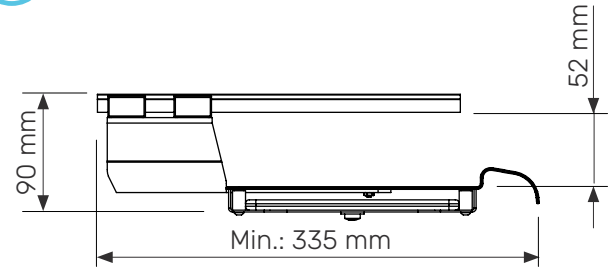

More info
on website

Technical attributes:

- Fully recyclable
- 5 years Warranty
- Made in Hungary

Product range:

Side (pushed in)

Top (pulled out)

Mechanical data	
Width	Min.: 520 mm Max.: 710 mm
Height	82 mm
Depth	Min.: 315 Max.: 565 mm Travel: 250mm
Mouse pad	190 mm
Construction	
Main material	Aluminium
Color	
RAL 9016	
Custom Colors	
Certificates	
Certificates conforms to	IEC60601-1:2012 (Edition 3)
CE	Rohs compliant

Clean surfaces with minimal dirt traps

Quick setup

Supplied fully assembled with minimal packaging

FEATURES

Easy mounting under work surfaces

Can be pulled out (left or right handed as well)

Mouse holder

Tray Properties

More info
on website

Dimensions and mechanical data

Technical attributes:

- Fully recyclable
- 5 years Warranty
- Made in Hungary

Product range:

Mechanical data

Width	Min.: 490 mm / Max.: 630 mm (Travel: 140mm)
Height	90 mm
Depth	Min.: 335 mm / Max.: 525 mm (Travel: 190mm)