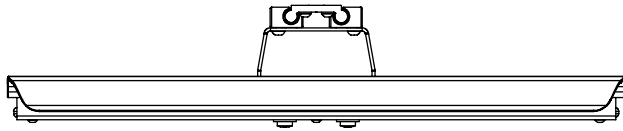

More info
on website

Technical attributes:

- Fully recyclable
- 5 years Warranty
- Made in Hungary

Product range:

Side (pushed in)

Top (pulled out)

Mechanical data	
Width	Min.: 520 mm Max.: 710 mm
Height	82 mm
Depth	Min.: 315 Max.: 565 mm Travel: 250mm
Mouse pad	190 mm
Construction	
Main material	Aluminium
Color	
RAL 9016	
Custom Colors	
Certificates	
Certificates conforms to	IEC60601-1:2012 (Edition 3)
CE	Rohs compliant

Clean surfaces with minimal dirt traps

Quick setup

Supplied fully assembled with minimal packaging

FEATURES

Easy mounting under work surfaces

Can be pulled out (left or right handed as well)

Mouse holder

Tray Properties

More info
on website

Dimensions and mechanical data

Technical attributes:

- Fully recyclable
- 5 years Warranty
- Made in Hungary

Product range:

Mechanical data

Width	Min.: 490 mm / Max.: 630 mm (Travel: 140mm)
Height	90 mm
Depth	Min.: 335 mm / Max.: 525 mm (Travel: 190mm)