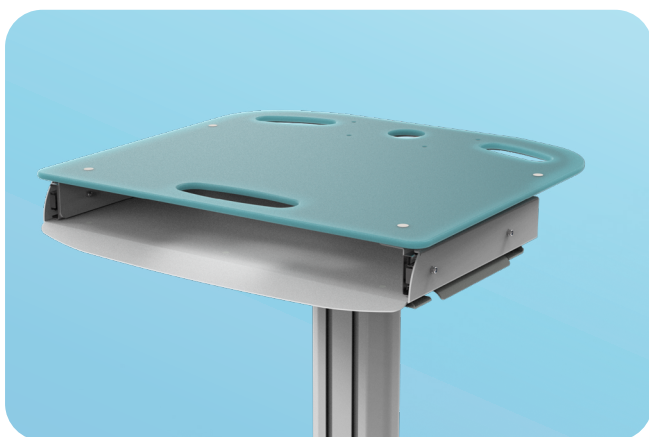

Keyboard Tray 1

KB1

Product range: 

Ergonomic

Comfortable size wrist support and left/right mouse pad

Durable

Lifetime warranty

Easy to clean

Clean surfaces with minimal dirt traps

Quick setup

Supplied fully assembled with minimal packaging

FEATURES

Easy mounting under work surfaces

Soft movement

Tray Properties

Dimensions and mechanical data

More info
on website

Technical attributes:

- Fully recyclable
- 5 years Warranty
- Made in Hungary

Product range:

Side (pushed in)

Top (pulled out)

Mechanical data	
Width	Min.: 520 mm Max.: 710 mm
Height	82 mm
Depth	Min.: 315 Max.: 565 mm Travel: 250mm
Mouse pad	190 mm
Construction	
Main material	Aluminium
Color	
RAL 9016	
Custom Colors	
Certificates	
Certificates conforms to	IEC60601-1:2012 (Edition 3)
CE	Rohs compliant

Clean surfaces with minimal dirt traps

Quick setup

Supplied fully assembled with minimal packaging

FEATURES

Easy mounting under work surfaces

Can be pulled out (left or right handed as well)

Mouse holder

Tray Properties