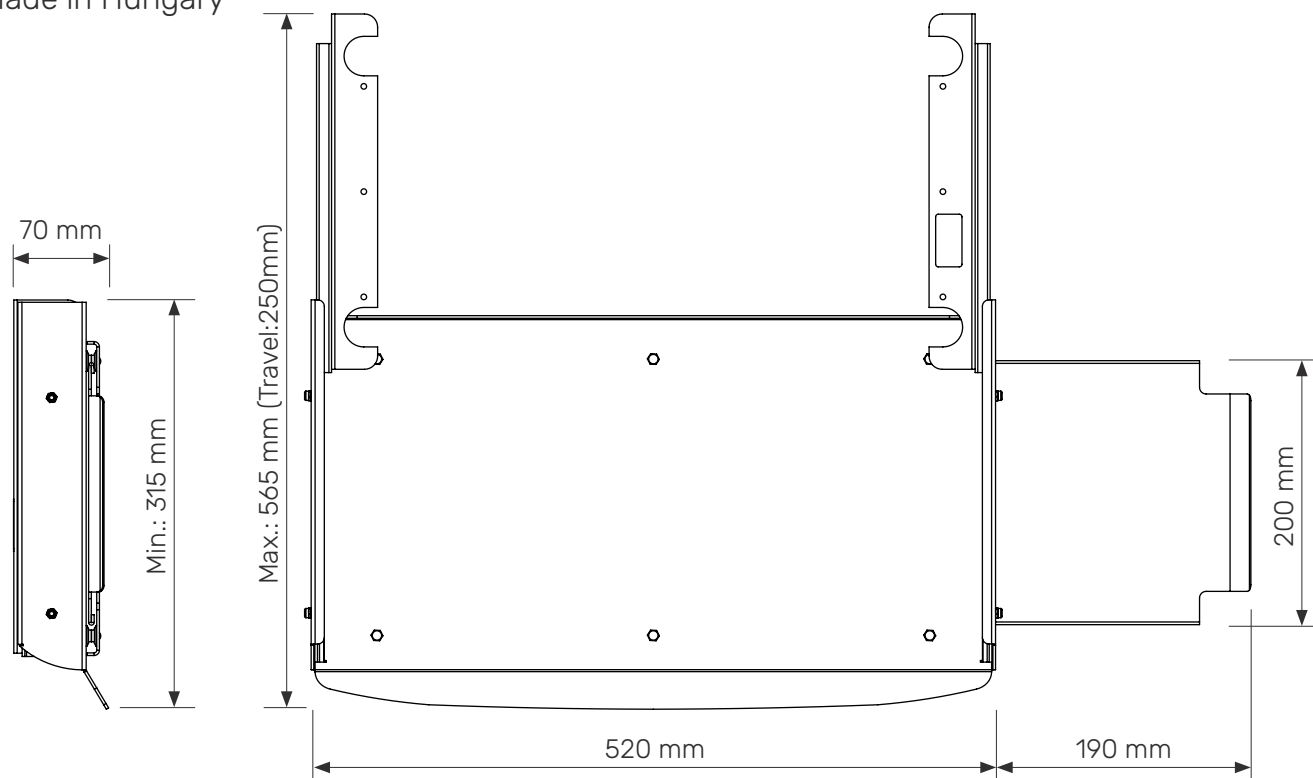

Clean surfaces with minimal dirt traps

Quick setup

Supplied fully assembled with minimal packaging

FEATURES

Easy mounting under work surfaces

Soft movement

Tray Properties

Dimensions and mechanical data

More info
on website

Technical attributes:

- Fully recyclable
- 5 years Warranty
- Made in Hungary

Product range:

Side (pushed in)

Top (pulled out)

Mechanical data	
Width	Min.: 520 mm Max.: 710 mm
Height	82 mm
Depth	Min.: 315 Max.: 565 mm Travel: 250mm
Mouse pad	190 mm
Construction	
Main material	Aluminium
Color	
RAL 9016	
Custom Colors	
Certificates	
Certificates conforms to	IEC60601-1:2012 (Edition 3)
CE	Rohs compliant

More info
on website

Dimensions and mechanical data

Technical attributes:

- Fully recyclable
- 5 years Warranty
- Made in Hungary

Product range:

Mechanical data

Width	Min.: 490 mm / Max.: 630 mm (Travel: 140mm)
Height	90 mm
Depth	Min.: 335 mm / Max.: 525 mm (Travel: 190mm)