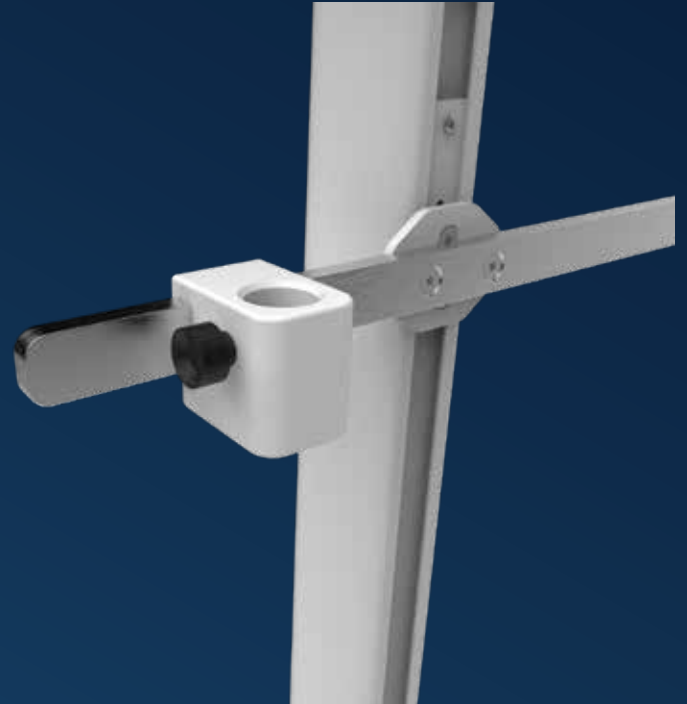

European Din Rails 10x25mm

12,7 or 25mm diameter hole

Mechanical data

Dimension	40x60x50mm
	40x60x50mm

Construction

Material	Aluminium
----------	-----------

Color

RAL 9016